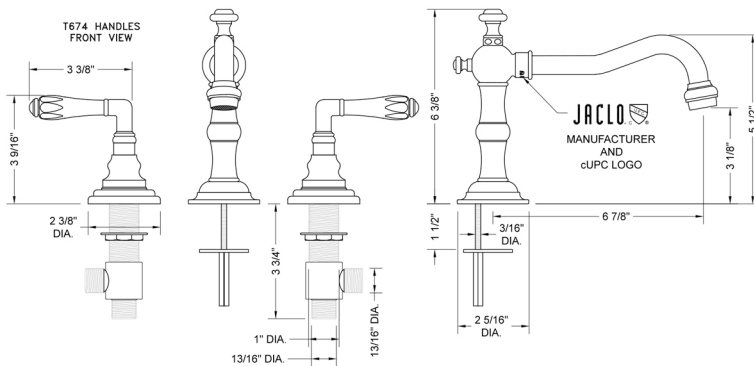

## FEATURES:

- All brass 8" - 12" widespread faucet includes brass pop-up drain with overflow
- 1/4 turn ceramic valves
- Swivel Spout
- Available Flow Rates: 1.5, 1.2 & 0.5 GPM. Additional flow rate (aerator) options available. Contact JACLO.
- 6 7/8" spout reach
- Spout Hole Size: 1" - 2"
- Valve Hole Size: 1 1/8" - 1 5/8"
- ADA Compliant Levers

## SPECIFICATION DRAWING: