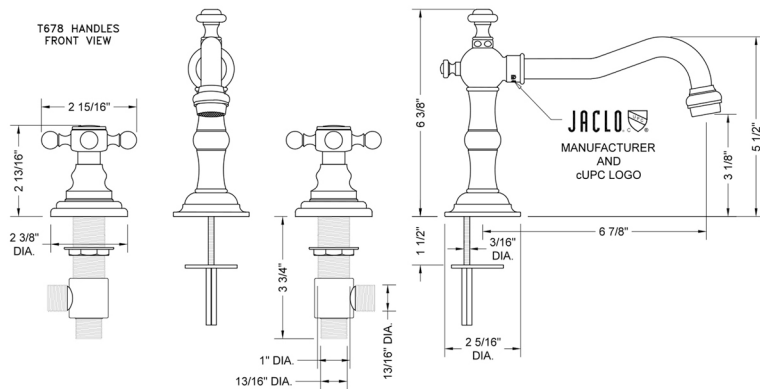

Roaring 20's Faucet with Ball Cross Handles- 0.5 GPM

JACLO®

Confidence from start to finish.™

Model #: 7830-T678-0.5-

FEATURES:

- All brass 8" - 12" widespread faucet includes brass pop-up drain with overflow
- 1/4 turn ceramic valves
- Swivel Spout
- Available Flow Rates: 1.5, 1.2 & 0.5 GPM. Additional flow rate (aerator) options available. Contact JACLO.
- 6 7/8" spout reach
- Spout Hole Size: 1" - 2"
- Valve Hole Size: 1 1/8" - 1 5/8"

SPECIFICATION DRAWING:

AVAILABLE HANDLES: