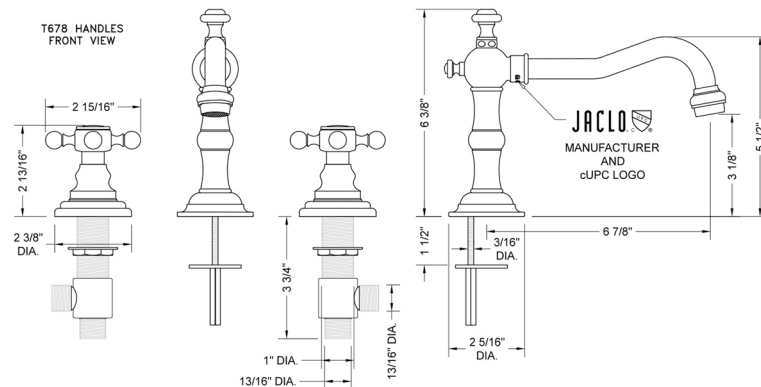

T667   T674   T675   T676

COMPLIANCES:

CEC

Complies with: ASME A112.18.1-2012/CSA B125.1-12