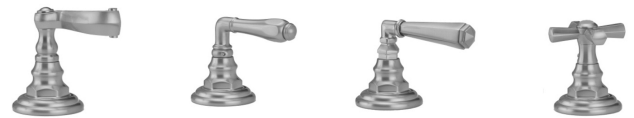

T667   T674   T675   T676