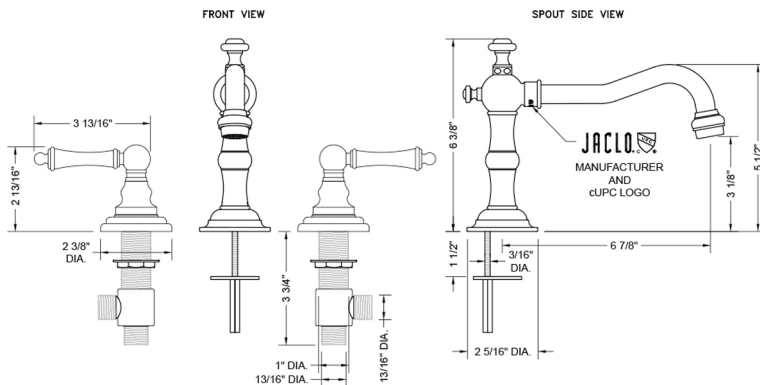

Roaring 20's Faucet with Ball Lever Handles - 1.2 GPM

JACLO®

Confidence from start to finish.™

Model #: 7830-T679-1.2-

FEATURES:

- All brass 8" - 12" widespread faucet includes brass pop-up drain with overflow
- 1/4 turn ceramic valves
- Swivel Spout
- Available Flow Rates: 1.5, 1.2 & 0.5 GPM. Additional flow rate (aerator) options available. Contact JACLO.
- 6 7/8" spout reach
- Spout Hole Size: 1" - 2"
- Valve Hole Size: 1 1/8" - 1 5/8"
- ADA Compliant Levers

SPECIFICATION DRAWING:

AVAILABLE HANDLES:

COMPLIANCES:

CEC

Complies with: ASME A112.18.1-2012/CSA B125.1-12