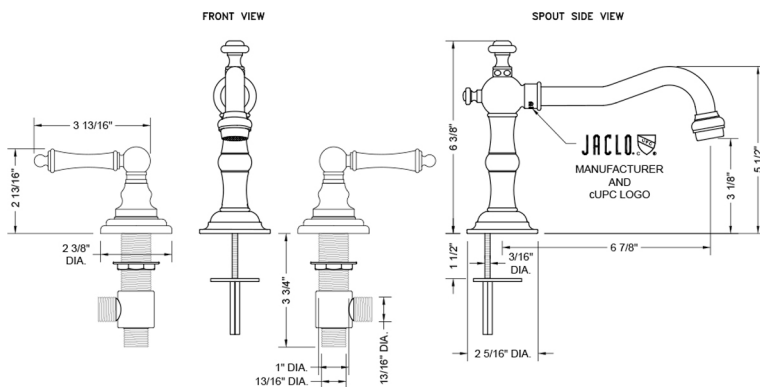

### FEATURES:

- All brass 8" - 12" widespread faucet includes brass pop-up drain with overflow
- 1/4 turn ceramic valves
- Swivel Spout
- Available Flow Rates: 1.5, 1.2 & 0.5 GPM. Additional flow rate (aerator) options available. Contact JACLO.
- 6 7/8" spout reach center to center
- Spout Hole Size Min-Max: 1" - 2"
- Valve Hole Size Min-Max: 1 1/8" - 1 5/8"
- Both standard metal & porcelain buttons/caps are included with the T678 & T692 handle options
- For additional drain options refer to the lavatory drain section or visit [jaclo.com](http://jaclo.com)

### SPECIFICATION DRAWING: