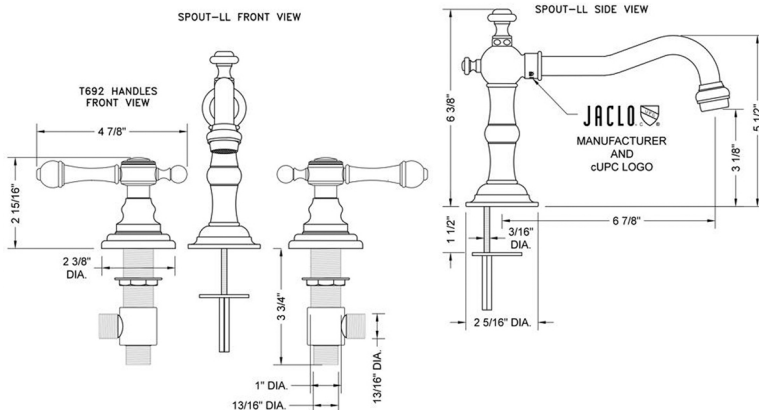

Roaring 20's Faucet with Majesty Lever Handles - 0.5 GPM

JACLO®

Confidence from start to finish.™

Model #: 7830-T692-0.5-

FEATURES:

- All brass 8" - 12" widespread faucet includes brass pop-up drain with overflow
- 1/4 turn ceramic valves
- Swivel Spout
- Available Flow Rates: 1.5, 1.2 & 0.5 GPM. Additional flow rate (aerator) options available. Contact JACLO.
- 6 7/8" spout reach
- Spout Hole Size: 1" - 2"
- Valve Hole Size: 1 1/8" - 1 5/8"
- ADA Compliant Levers

SPECIFICATION DRAWING:

AVAILABLE HANDLES: