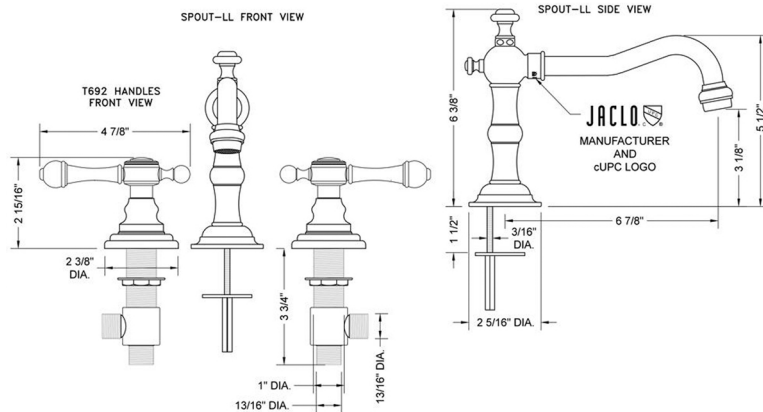

Roaring 20's Faucet with Majesty Lever Handles - 1.2 GPM

JACLO®

Confidence from start to finish.™

Model #: 7830-T692-1.2-

FEATURES:

- All brass 8" - 12" widespread faucet includes brass pop-up drain with overflow
- 1/4 turn ceramic valves
- Swivel Spout
- Available Flow Rates: 1.5, 1.2 & 0.5 GPM. Additional flow rate (aerator) options available. Contact JACLO.
- 6 7/8" spout reach
- Spout Hole Size: 1" - 2"
- Valve Hole Size: 1 1/8" - 1 5/8"
- ADA Compliant Levers

SPECIFICATION DRAWING:

AVAILABLE HANDLES:

T667 T674 T675 T676

T678 T679 T692

COMPLIANCES:

CEC

Complies with: ASME A112.18.1-2012/CSA B125.1-12