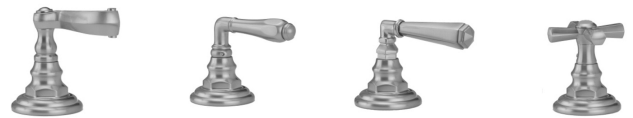

Roaring 20's Faucet with Majesty Lever Handles - 1.2 GPM

JACLO®

Confidence from start to finish.™

Model #: 7830-T692-1.2-

FEATURES:

- All brass 8" - 12" widespread faucet includes brass pop-up drain with overflow
- 1/4 turn ceramic valves
- Swivel Spout
- Available Flow Rates: 1.5, 1.2 & 0.5 GPM. Additional flow rate (aerator) options available. Contact JACLO.
- 6 7/8" spout reach
- Spout Hole Size: 1" - 2"
- Valve Hole Size: 1 1/8" - 1 5/8"
- ADA Compliant Levers

AVAILABLE FINISHES:

Polished Chrome (PCH)	Satin Chrome (SC)	Bronze Umber (BU)
Satin Nickel (SN)	Pewter (PEW)	Caramel Bronze (CB)
Polished Nickel (PN)	Antique Brass (AB)	Antique Copper (ACU)
Oil-Rubbed Bronze (ORB)	Polished Brass (PB)	Polished Copper (PCU)
Vintage Bronze (VB)	Satin Brass (SB)	Matte Black (MBK)
Satin Gold (SG)	Polished Gold (PG)	Black Nickel (BKN)
White (WH)	Unlacquered Brass (ULB)	Satin Copper (SCU)
Almond (ALD)	Amber (AMB)	Azure Blue (AZB)
Coral (COR)	Mint Green (GRN)	Stone Grey (GRY)
Lilac (LAC)	Light Blue (LBL)	Limon (LIM)
Plum (PLM)	Pink (PNK)	Red (RED)
Graphite (GPH)	Aged Unlacquered Brass (AUB)	

SPECIFICATION DRAWING:

AVAILABLE HANDLES:

T667 T674 T675 T676

T678 T679 T692

COMPLIANCES:

CEC

Complies with: ASME A112.18.1-2012/CSA B125.1-12