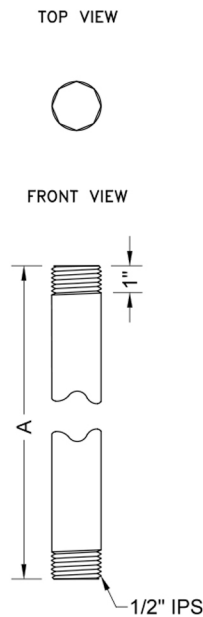

1/2" IPS x 18" Brass Vertical Drop Ceiling Nipple

Model #: 801-12.18-

FEATURES:

- Can be used as a Brass Nipple for supply valves or Brass vertical drop ceiling nipple shower arm
- 1/2" Male x 18" Male IPS
- 1/2" escutcheons sold separately
- All custom lengths available. Contact JACLO for pricing & availability
- See 16303-12 - 1/2" coupling to join and extend for longer size nipples

SPECIFICATION DRAWING:

1/2" BRASS VERTICAL DROP CEILING NIPPLES		
PART. #	DESCRIPTION	A
801-12.4	1/2" IPS X 4"	4"
801-12.6	1/2" IPS X 6"	6"
801-12.12	1/2" IPS X 12"	12"
801-12.18	1/2" IPS X 18"	18"
801-12.24	1/2" IPS X 24"	24"
801-12.30	1/2" IPS X 30"	30"
801-12.36	1/2" IPS X 36"	36"
801-12.42	1/2" IPS X 42"	42"
801-12.48	1/2" IPS X 48"	48"
801-12.60	1/2" IPS X 60"	60"
801-12.72	1/2" IPS X 72"	72"