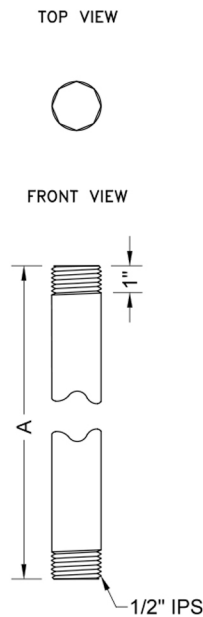

1/2" IPS x 72" Brass Vertical Drop Ceiling Nipple

Model #: 801-12.72-

FEATURES:

- Can be used as a Brass Nipple for supply valves or Brass vertical drop ceiling nipple shower arm
- 1/2" Male x 72" Male IPS
- 1/2" escutcheons sold separately
- All custom lengths available. Contact JACLO for pricing & availability
- See 16303-12 - 1/2" coupling to join and extend for longer size nipples
- Not available in PG & SG for nipple lengths of 24" or longer. For large quantity orders/projects needing 24" or longer in PG & SG, please contact JACLO.

SPECIFICATION DRAWING:

1/2" BRASS VERTICAL DROP CEILING NIPPLES		
PART. #	DESCRIPTION	A
801-12.4	1/2" IPS X 4"	4"
801-12.6	1/2" IPS X 6"	6"
801-12.12	1/2" IPS X 12"	12"
801-12.18	1/2" IPS X 18"	18"
801-12.24	1/2" IPS X 24"	24"
801-12.30	1/2" IPS X 30"	30"
801-12.36	1/2" IPS X 36"	36"
801-12.42	1/2" IPS X 42"	42"
801-12.48	1/2" IPS X 48"	48"
801-12.60	1/2" IPS X 60"	60"
801-12.72	1/2" IPS X 72"	72"