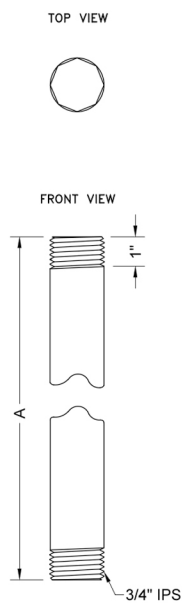

3/4" IPS x 12" Brass Vertical Drop Ceiling Nipple

Model #: 801-34.12-

FEATURES:

- Brass vertical drop ceiling nipple shower arm
- 3/4" Male x 12" Male IPS
- 3/4" escutcheons sold separately
- All custom lengths available. Contact JACLO for pricing & availability

SPECIFICATION DRAWING:

3/4" BRASS VERTICAL DROP CEILING NIPPLES		
PART. #	DESCRIPTION	A
801-34.4	3/4" IPS X 4"	4"
801-34.6	3/4" IPS X 6"	6"
801-34.12	3/4" IPS X 12"	12"
801-34.18	3/4" IPS X 18"	18"
801-34.24	3/4" IPS X 24"	24"
801-34.30	3/4" IPS X 30"	30"
801-34.36	3/4" IPS X 36"	36"