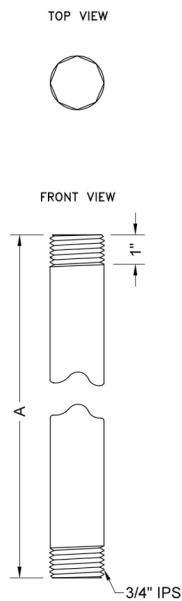

## 3/4" IPS x 18" Brass Vertical Drop Ceiling Nipple

Model #: 801-34.18-

### FEATURES:

- Brass vertical drop ceiling nipple shower arm
- 3/4" Male x 18" Male IPS
- 3/4" escutcheons sold separately
- All custom lengths available. Contact JACLO for pricing & availability

### SPECIFICATION DRAWING:

3/4" BRASS VERTICAL DROP CEILING NIPPLES		
PART. #	DESCRIPTION	A
801-34.4	3/4" IPS X 4"	4"
801-34.6	3/4" IPS X 6"	6"
801-34.12	3/4" IPS X 12"	12"
801-34.18	3/4" IPS X 18"	18"
801-34.24	3/4" IPS X 24"	24"
801-34.30	3/4" IPS X 30"	30"
801-34.36	3/4" IPS X 36"	36"