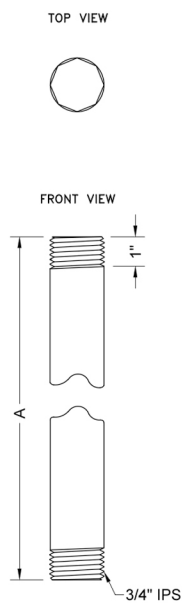

3/4" IPS x 24" Brass Vertical Drop Ceiling Nipple

Model #: 801-34.24-

FEATURES:

- Brass vertical drop ceiling nipple shower arm
- 3/4" Male x 24" Male IPS
- 3/4" escutcheons sold separately
- All custom lengths available. Contact JACLO for pricing & availability
- Not available in PG & SG for nipple lengths of 24" or longer. For large quantity orders/projects needing 24" or longer in PG & SG, please contact JACLO.

SPECIFICATION DRAWING:

3/4" BRASS VERTICAL DROP CEILING NIPPLES		
PART. #	DESCRIPTION	A
801-34.4	3/4" IPS X 4"	4"
801-34.6	3/4" IPS X 6"	6"
801-34.12	3/4" IPS X 12"	12"
801-34.18	3/4" IPS X 18"	18"
801-34.24	3/4" IPS X 24"	24"
801-34.30	3/4" IPS X 30"	30"
801-34.36	3/4" IPS X 36"	36"