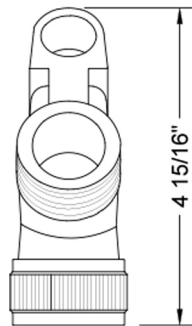

## Brass Swivel Base for Pin Mounts

Model #: 8013-

### FEATURES:

- Brass swivel base for handshowers
- 1/2" Female inlet swivel nut x 1/2" Male outlet
- Design for fully adjustable angle
- Use for all pin mount applications, including handshower wall bars: 4624, 4630 & 4642

### SPECIFICATION DRAWING:

FRONT VIEW

SIDE VIEW