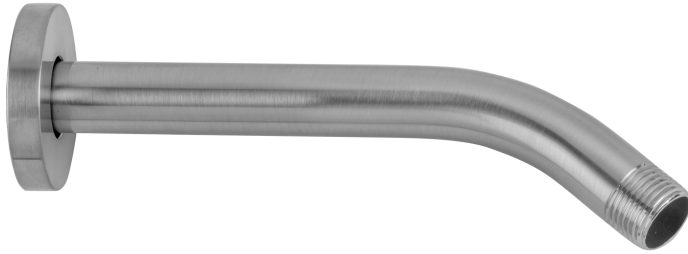

8" 45° Brass Showerarm with Contemporary Escutcheon

Model #: 8032-E15-

FEATURES:

- Brass 45° showerarms
- 1/2" Male x 8" Male IPS
- Other escutcheons styles and arm length options available. Contact JACLO

AVAILABLE FINISHES:

Polished Chrome (PCH)	Satin Chrome (SC)	Bronze Umber (BU)
Satin Nickel (SN)	Pewter (PEW)	Caramel Bronze (CB)
Polished Nickel (PN)	Antique Brass (AB)	Antique Copper (ACU)
Oil-Rubbed Bronze (ORB)	Polished Brass (PB)	Polished Copper (PCU)
Vintage Bronze (VB)	Satin Brass (SB)	Matte Black (MBK)
Satin Gold (SG)	Polished Gold (PG)	Black Nickel (BKN)
White (WH)	Unlacquered Brass (ULB)	Satin Cooper (SCU)
Almond (ALD)	Amber (AMB)	Azure Blue (AZB)
Coral (COR)	Mint Green (GRN)	Stone Grey (GRY)
Lilac (LAC)	Light Blue (LBL)	Limon (LIM)
Plum (PLM)	Pink (PNK)	Red (RED)
Graphite (GPH)	Aged Unlacquered Brass (AUB)	