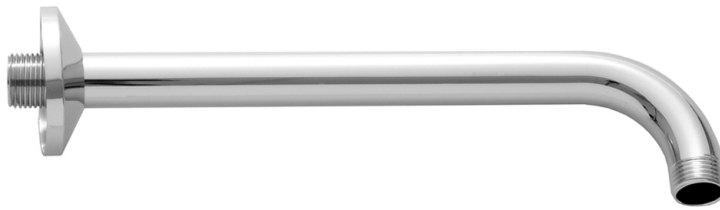

8" 90° Showerarm with Escutcheon

Model #: 8040-

FEATURES:

- Brass 90° showerarm with escutcheon
- 1/2" Male x 8" Male IPS
- 2" short drop on 90° bend
- Ideal for rainheads
- For ceiling support, see 4012, 4018, 4024, 4030, 4036, or custom lengths
- Other escutcheons and custom lengths available. Contact JACLO

AVAILABLE FINISHES:

Polished Chrome (PCH)	Satin Chrome (SC)	Bronze Umber (BU)
Satin Nickel (SN)	Pewter (PEW)	Caramel Bronze (CB)
Polished Nickel (PN)	Antique Brass (AB)	Antique Copper (ACU)
Oil-Rubbed Bronze (ORB)	Polished Brass (PB)	Polished Copper (PCU)
Vintage Bronze (VB)	Satin Brass (SB)	Matte Black (MBK)
Satin Gold (SG)	Polished Gold (PG)	Black Nickel (BKN)
White (WH)	Unlacquered Brass (ULB)	Satin Cooper (SCU)
Almond (ALD)	Amber (AMB)	Azure Blue (AZB)
Coral (COR)	Mint Green (GRN)	Stone Grey (GRY)
Lilac (LAC)	Light Blue (LBL)	Limon (LIM)
Plum (PLM)	Pink (PNK)	Red (RED)
Graphite (GPH)	Aged Unlacquered Brass (AUB)	