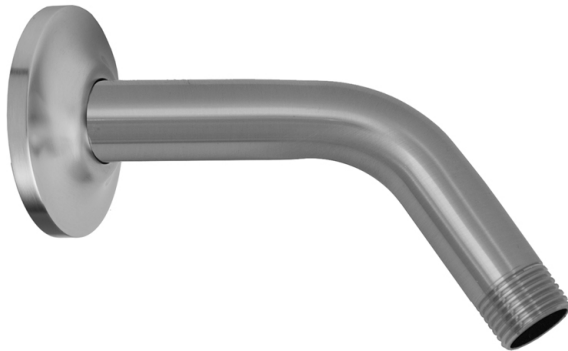

6" 60° Brass Showerarm with Escutcheon

Model #: 8041-E6-

FEATURES:

- Brass 60° showerarms
- 1/2" Male x 6" Male IPS
- 60° design allows for more downward angle of showerhead from standard 45° arm
- Other escutcheon styles and arm length options available. Contact JACLO
- Problem Solver - Excellent for increasing the angle of the showerhead as apposed to using 45° arm

AVAILABLE FINISHES:

Polished Chrome (PCH)	Satin Chrome (SC)	Bronze Umber (BU)
Satin Nickel (SN)	Pewter (PEW)	Caramel Bronze (CB)
Polished Nickel (PN)	Antique Brass (AB)	Antique Copper (ACU)
Oil-Rubbed Bronze (ORB)	Polished Brass (PB)	Polished Copper (PCU)
Vintage Bronze (VB)	Satin Brass (SB)	Matte Black (MBK)
Satin Gold (SG)	Polished Gold (PG)	Black Nickel (BKN)
White (WH)	Unlacquered Brass (ULB)	Satin Cooper (SCU)
Almond (ALD)	Amber (AMB)	Azure Blue (AZB)
Coral (COR)	Mint Green (GRN)	Stone Grey (GRY)
Lilac (LAC)	Light Blue (LBL)	Limon (LIM)
Plum (PLM)	Pink (PNK)	Red (RED)
Graphite (GPH)	Aged Unlacquered Brass (AUB)	