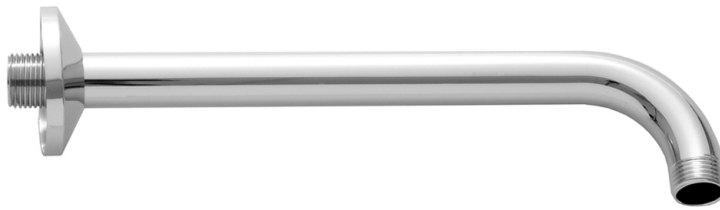

## 30" 90° Showerarm with Escutcheon

Model #: 8048-

### FEATURES:

- Brass 90° showerarm with escutcheon
- 1/2" Male x 30" Male IPS
- 2 3/4" short drop on 90° bend
- Ideal for rainheads
- For ceiling support, see 4012, 4018, 4024, 4030, 4036, or custom lengths
- Other escutcheons and custom lengths available. Contact JACLO
- 8048- not available in PG & SG

### AVAILABLE FINISHES:

Polished Chrome (PCH)	Satin Chrome (SC)	Bronze Umber (BU)
Satin Nickel (SN)	Pewter (PEW)	Caramel Bronze (CB)
Polished Nickel (PN)	Antique Brass (AB)	Antique Copper (ACU)
Oil-Rubbed Bronze (ORB)	Polished Brass (PB)	Polished Copper (PCU)
Vintage Bronze (VB)	Satin Brass (SB)	Matte Black (MBK)
Satin Gold (SG)	Polished Gold (PG)	Black Nickel (BKN)
White (WH)	Unlacquered Brass (ULB)	Satin Cooper (SCU)
Almond (ALD)	Amber (AMB)	Azure Blue (AZB)
Coral (COR)	Mint Green (GRN)	Stone Grey (GRY)
Lilac (LAC)	Light Blue (LBL)	Limon (LIM)
Plum (PLM)	Pink (PNK)	Red (RED)
Graphite (GPH)	Aged Unlacquered Brass (AUB)	