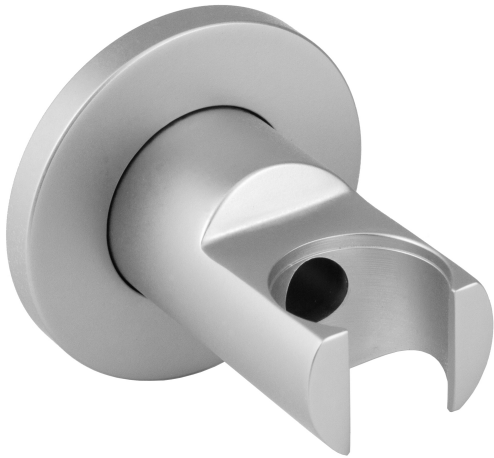

## Stationary Wall Mount Handshower Bracket

Model #: 8054-

### FEATURES:

- All Brass Stationary wall mount handshower holder
- Minimalistic design goes well with any styling
- Conical end of hose sits in holder
- Mounting screws & anchors included

### AVAILABLE FINISHES:

Polished Chrome (PCH)	Satin Chrome (SC)	Bronze Umber (BU)
Satin Nickel (SN)	Pewter (PEW)	Caramel Bronze (CB)
Polished Nickel (PN)	Antique Brass (AB)	Antique Copper (ACU)
Oil-Rubbed Bronze (ORB)	Polished Brass (PB)	Polished Copper (PCU)
Vintage Bronze (VB)	Satin Brass (SB)	Matte Black (MBK)
Satin Gold (SG)	Polished Gold (PG)	Black Nickel (BKN)
White (WH)	Unlacquered Brass (ULB)	Satin Cooper (SCU)
Almond (ALD)	Amber (AMB)	Azure Blue (AZB)
Coral (COR)	Mint Green (GRN)	Stone Grey (GRY)
Lilac (LAC)	Light Blue (LBL)	Limon (LIM)
Plum (PLM)	Pink (PNK)	Red (RED)
Graphite (GPH)	Aged Unlacquered Brass (AUB)	