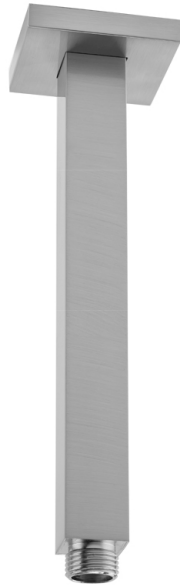

12" Square Drop Ceiling Showerarm & Square Escutcheon

Model #: 8079-

FEATURES:

- Brass drop ceiling square showerarms with 2 1/2" sliding square escutcheon
- 1/2" Male IPS x 1/2" male NPT
- 12" length
- Ideal for all sizes of square rainheads
- Not available in ULB

AVAILABLE FINISHES:

Polished Chrome (PCH)	Satin Chrome (SC)	Bronze Umber (BU)
Satin Nickel (SN)	Pewter (PEW)	Caramel Bronze (CB)
Polished Nickel (PN)	Antique Brass (AB)	Antique Copper (ACU)
Oil-Rubbed Bronze (ORB)	Polished Brass (PB)	Vintage Bronze (VB)
Satin Brass (SB)	Matte Black (MBK)	Satin Gold (SG)
White (WH)	Satin Cooper (SCU)	Almond (ALD)
Amber (AMB)	Azure Blue (AZB)	Coral (COR)
Mint Green (GRN)	Stone Grey (GRY)	Lilac (LAC)
Light Blue (LBL)	Limon (LIM)	Plum (PLM)
Pink (PNK)	Red (RED)	Graphite (GPH)
Aged Unlacquered Brass (AUB)		