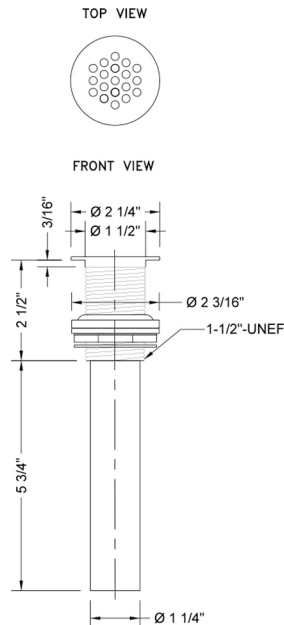

COMPLIANCES:

Complies with: ASME A112.18.2-2015/CSA B125.2-15