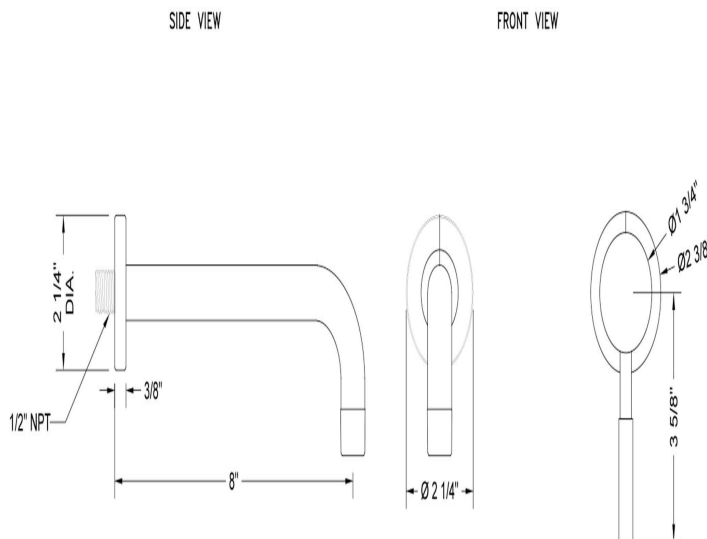

Contempo Single Lever Wall Faucet TRIM

Model #: 8110-L-TRIM-

FEATURES:

- All brass construction
- 1/4 turn ceramic valves
- Stationary wall mounted spout
- Available flow rates: 0.5 - 1.5 GPM. Standard flow rate is 1.5 GPM
- To order non-standard flow rate add rate to part number (e.g. 8110-L-TRIM-0.5-PCH)
- Not available in ULB
- Requires rough kit 6660-RGH for single handle trim & 5550-RGH for 2 handle trim
- Drain not included

SPECIFICATION DRAWING:

AVAILABLE HANDLES: