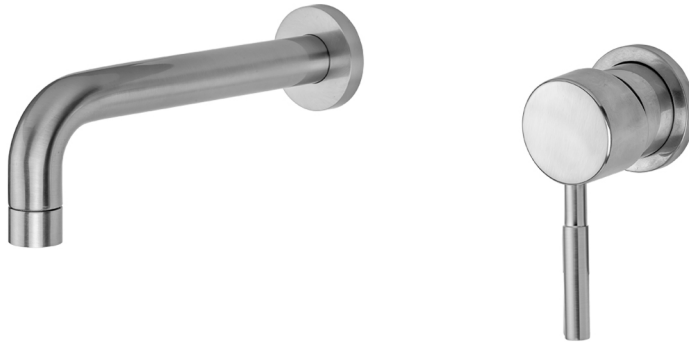

Contempo Single Lever Wall Faucet TRIM

Model #: 8110-L-TRIM-

FEATURES:

- All brass construction
- 1/4 turn ceramic valves
- Stationary wall mounted spout
- Available flow rates: 0.5 - 1.5 GPM. Standard flow rate is 1.5 GPM
- To order non-standard flow rate add rate to part number (e.g. 8110-L-TRIM-0.5-PCH)
- Not available in ULB
- Requires rough kit 6660-RGH for single handle trim & 5550-RGH for 2 handle trim
- Drain not included

AVAILABLE FINISHES:

Polished Chrome (PCH)	Satin Chrome (SC)	Bronze Umber (BU)
Satin Nickel (SN)	Pewter (PEW)	Caramel Bronze (CB)
Polished Nickel (PN)	Antique Brass (AB)	Antique Copper (ACU)
Oil-Rubbed Bronze (ORB)	Polished Brass (PB)	Polished Copper (PCU)
Vintage Bronze (VB)	Satin Brass (SB)	Matte Black (MBK)
Satin Gold (SG)	Polished Gold (PG)	Black Nickel (BKN)
White (WH)	Satin Cooper (SCU)	Almond (ALD)
Amber (AMB)	Azure Blue (AZB)	Coral (COR)
Mint Green (GRN)	Stone Grey (GRY)	Lilac (LAC)
Light Blue (LBL)	Limon (LIM)	Plum (PLM)
Pink (PNK)	Red (RED)	Graphite (GPH)
Aged Unlacquered Brass (AUB)		