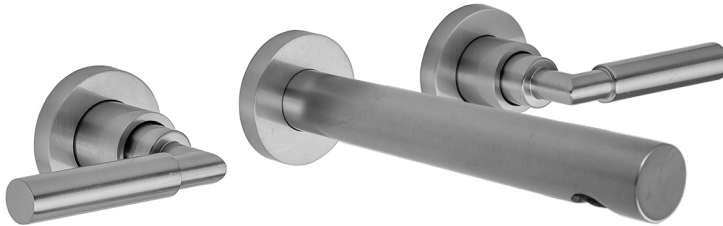

Woodrow Wall Faucet with Lever Handles TRIM- 0.5 GPM

Model #: 8220-W-WT459-TR-0.5-

FEATURES:

- Woodrow Wall Mounted Stationary Spout with lever handles
- All brass construction
- 1/4 turn ceramic valves
- Available flow rates: 0.5 - 1.5 GPM. Standard flow rate is 1.5 GPM
- To order non-standard flow rate add rate to part number (e.g. 8220-W-WT459-TR-0.5-PCH)
- Requires rough kit 5550-RGH
- Drain not included

AVAILABLE FINISHES:

Polished Chrome (PCH)	Satin Chrome (SC)	Bronze Umber (BU)
Satin Nickel (SN)	Pewter (PEW)	Caramel Bronze (CB)
Polished Nickel (PN)	Antique Brass (AB)	Antique Copper (ACU)
Oil-Rubbed Bronze (ORB)	Polished Brass (PB)	Polished Copper (PCU)
Vintage Bronze (VB)	Satin Brass (SB)	Matte Black (MBK)
Satin Gold (SG)	Polished Gold (PG)	Black Nickel (BKN)
White (WH)	Satin Cooper (SCU)	Almond (ALD)
Amber (AMB)	Azure Blue (AZB)	Coral (COR)
Mint Green (GRN)	Stone Grey (GRY)	Lilac (LAC)
Light Blue (LBL)	Limon (LIM)	Plum (PLM)
Pink (PNK)	Red (RED)	Graphite (GPH)
Aged Unlacquered Brass (AUB)		