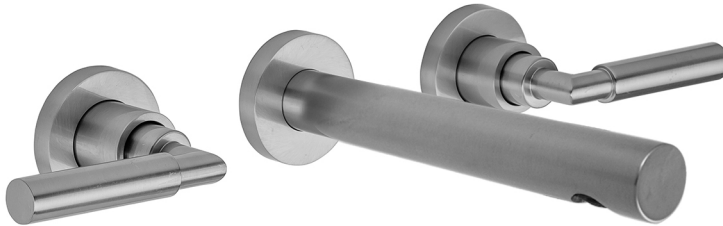

Woodrow Wall Faucet with Lever Handles TRIM- 1.2 GPM

Model #: 8220-W-WT459-TR-1.2-

FEATURES:

- Woodrow Wall Mounted Stationary Spout with lever handles
- All brass construction
- 1/4 turn ceramic valves
- Available flow rates: 0.5 - 1.5 GPM. Standard flow rate is 1.5 GPM
- To order non-standard flow rate add rate to part number (e.g. 8220-W-WT459-TR-0.5-PCH)
- Requires rough kit 5550-RGH
- Drain not included

AVAILABLE FINISHES:

Polished Chrome (PCH)	Satin Chrome (SC)	Bronze Umber (BU)
Satin Nickel (SN)	Pewter (PEW)	Caramel Bronze (CB)
Polished Nickel (PN)	Antique Brass (AB)	Antique Copper (ACU)
Oil-Rubbed Bronze (ORB)	Polished Brass (PB)	Polished Copper (PCU)
Vintage Bronze (VB)	Satin Brass (SB)	Matte Black (MBK)
Satin Gold (SG)	Polished Gold (PG)	Black Nickel (BKN)
White (WH)	Satin Cooper (SCU)	Almond (ALD)
Amber (AMB)	Azure Blue (AZB)	Coral (COR)
Mint Green (GRN)	Stone Grey (GRY)	Lilac (LAC)
Light Blue (LBL)	Limon (LIM)	Plum (PLM)
Pink (PNK)	Red (RED)	Graphite (GPH)
Aged Unlacquered Brass (AUB)		