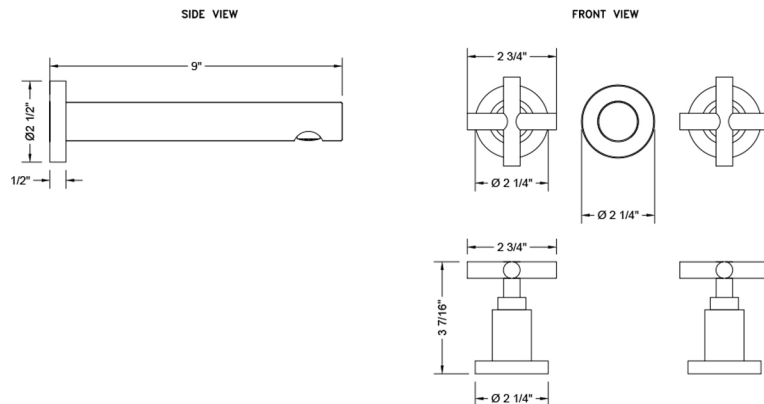

Woodrow Wall Faucet with Cross Handles TRIM- 0.5 GPM

Model #: 8220-W-WT462-TR-0.5-

FEATURES:

- Woodrow Wall Mounted Stationary Spout with cross handles
- All brass construction
- 1/4 turn ceramic valves
- Available flow rates: 0.5 - 1.5 GPM. Standard flow rate is 1.5 GPM
- To order non-standard flow rate add rate to part number (e.g. 8220-W-WT462-TR-0.5-PCH)
- Requires rough kit 5550-RGH
- Drain not included

SPECIFICATION DRAWING:

AVAILABLE HANDLES: