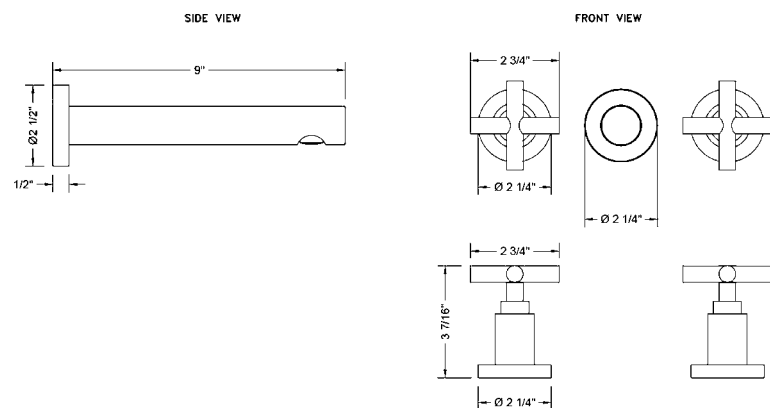

SPECIFICATION DRAWING: