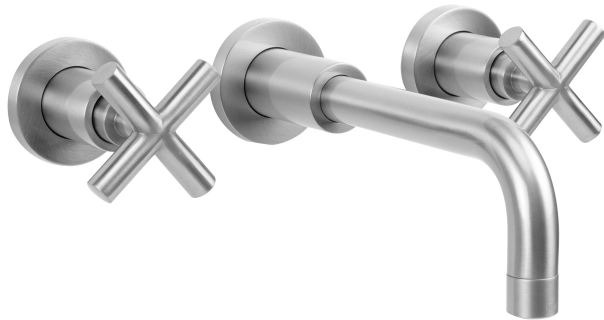

## Contempo Wall Tub Filler Trim with Cross Handles

Model #: 8230-T-WT462-TR-

### FEATURES:

- Wall Mounted Stationary Tub Spout
- All brass construction
- 1/4 turn ceramic valves
- Stationary wall mounted spout
- Requires rough kit 5550-RGH