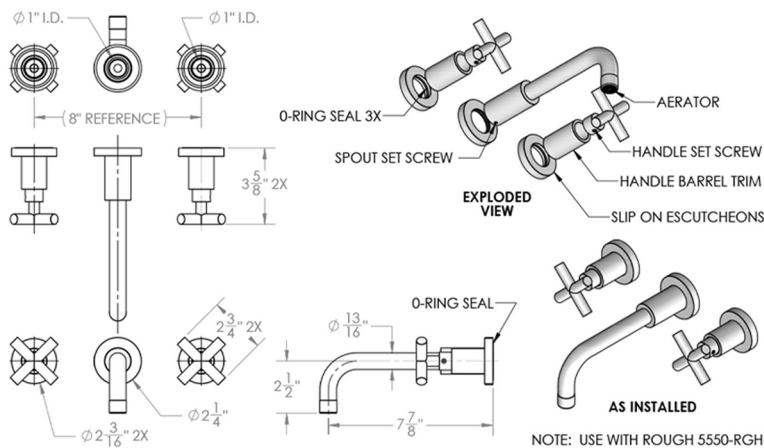

## Contempo Wall Tub Filler Trim with Cross Handles

Model #: 8230-T-WT462-TR-

### FEATURES:

- Wall Mounted Stationary Tub Spout
- All brass construction
- 1/4 turn ceramic valves
- Stationary wall mounted spout
- Requires rough kit 5550-RGH

### SPECIFICATION DRAWING: