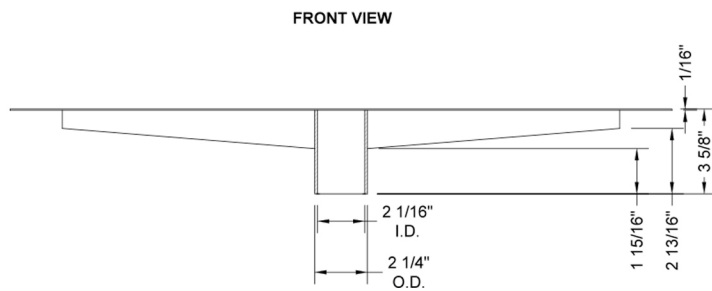

24" zeroEDGE Slim Channel Drain Body

Model #: 83224-

FEATURES:

- 1" wide sleek design body
- 2" bottom outlet
- Use a no-hub coupling for install
- Easy install design
- Available in BSS ONLY, as body is not visible
- Side outlet not available
- JACLO grates sold separately
- Sloped channel body deters water pooling

AVAILABLE FINISHES:

Brushed Stainless (BSS)

SPECIFICATION DRAWING:

JACLO SLIM CHANNEL DRAIN			
PART. #	DESCRIPTION	A	B
83224-BSS	24" SLIM CD BASE	24"	28 1/2"
83232-BSS	32" SLIM CD BASE	32"	37 1/4"
83236-BSS	36" SLIM CD BASE	36"	42 1/2"
83242-BSS	42" SLIM CD BASE	42"	49 9/16"
83248-BSS	48" SLIM CD BASE	48"	56 5/8"
83260-BSS	60" SLIM CD BASE	60"	70 1/4"