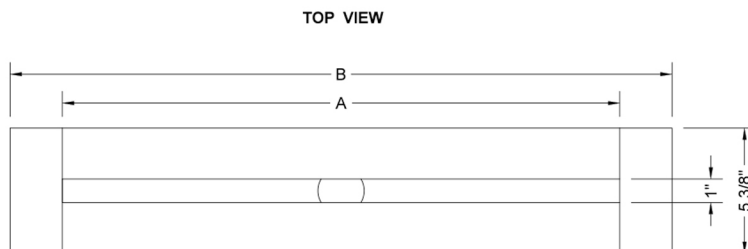

24" zeroEDGE Slim Channel Drain Body

Model #: 83224-

FEATURES:

- 1" wide sleek design body
- 2" bottom outlet
- Use a no-hub coupling for install
- Easy install design
- Available in BSS ONLY, as body is not visible
- Side outlet not available
- JACLO grates sold separately
- Sloped channel body deters water pooling

AVAILABLE FINISHES:

Brushed Stainless (BSS)

SPECIFICATION DRAWING:

JACLO SLIM CHANNEL DRAIN			
PART. #	DESCRIPTION	A	B
83224-BSS	24" SLIM CD BASE	24"	28 1/2"
83232-BSS	32" SLIM CD BASE	32"	37 1/4"
83236-BSS	36" SLIM CD BASE	36"	42 1/2"
83242-BSS	42" SLIM CD BASE	42"	49 9/16"
83248-BSS	48" SLIM CD BASE	48"	56 5/8"
83260-BSS	60" SLIM CD BASE	60"	70 1/4"