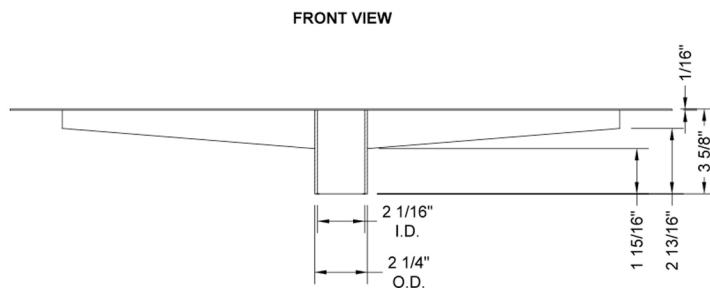

32" zeroEDGE Slim Channel Drain Body

Model #: 83232-

FEATURES:

- 1" wide sleek design body
- 2" bottom outlet
- Use a no-hub coupling for install
- Easy install design
- Available in BSS ONLY, as body is not visible
- Side outlet not available
- JACLO grates sold separately
- Sloped channel body deters water pooling

AVAILABLE FINISHES:

Brushed Stainless (BSS)

SPECIFICATION DRAWING:

JACLO SLIM CHANNEL DRAIN			
PART. #	DESCRIPTION	A	B
83224-BSS	24" SLIM CD BASE	24"	28 1/2"
83232-BSS	32" SLIM CD BASE	32"	37 1/4"
83236-BSS	36" SLIM CD BASE	36"	42 1/2"
83242-BSS	42" SLIM CD BASE	42"	49 9/16"
83248-BSS	48" SLIM CD BASE	48"	56 5/8"
83260-BSS	60" SLIM CD BASE	60"	70 1/4"