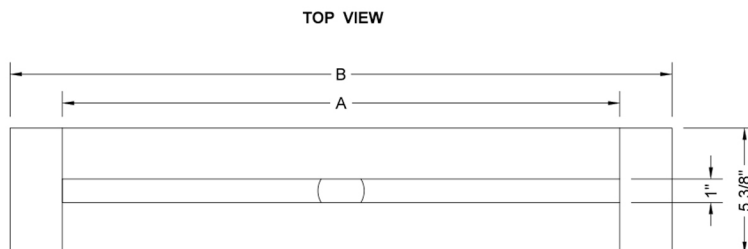

32" zeroEDGE Slim Channel Drain Body

Model #: 83232-

FEATURES:

- 1" wide sleek design body
- 2" bottom outlet
- Use a no-hub coupling for install
- Easy install design
- Available in BSS ONLY, as body is not visible
- Side outlet not available
- JACLO grates sold separately
- Sloped channel body deters water pooling

AVAILABLE FINISHES:

Brushed Stainless (BSS)

SPECIFICATION DRAWING:

JACLO SLIM CHANNEL DRAIN			
PART. #	DESCRIPTION	A	B
83224-BSS	24" SLIM CD BASE	24"	28 1/2"
83232-BSS	32" SLIM CD BASE	32"	37 1/4"
83236-BSS	36" SLIM CD BASE	36"	42 1/2"
83242-BSS	42" SLIM CD BASE	42"	49 9/16"
83248-BSS	48" SLIM CD BASE	48"	56 5/8"
83260-BSS	60" SLIM CD BASE	60"	70 1/4"