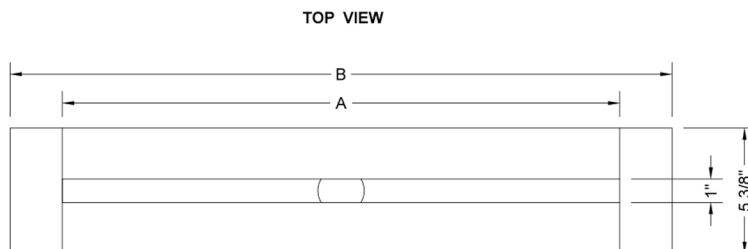

36" zeroEDGE Slim Channel Drain Body

Model #: 83236-

FEATURES:

- 1" wide sleek design body
- 2" bottom outlet
- Use a no-hub coupling for install
- Easy install design
- Available in BSS ONLY, as body is not visible
- Side outlet not available
- JACLO grates sold separately
- Sloped channel body deters water pooling

AVAILABLE FINISHES:

Brushed Stainless (BSS)

SPECIFICATION DRAWING:

JACLO SLIM CHANNEL DRAIN			
PART. #	DESCRIPTION	A	B
83224-BSS	24" SLIM CD BASE	24"	28 1/2"
83232-BSS	32" SLIM CD BASE	32"	37 1/4"
83236-BSS	36" SLIM CD BASE	36"	42 1/2"
83242-BSS	42" SLIM CD BASE	42"	49 9/16"
83248-BSS	48" SLIM CD BASE	48"	56 5/8"
83260-BSS	60" SLIM CD BASE	60"	70 1/4"