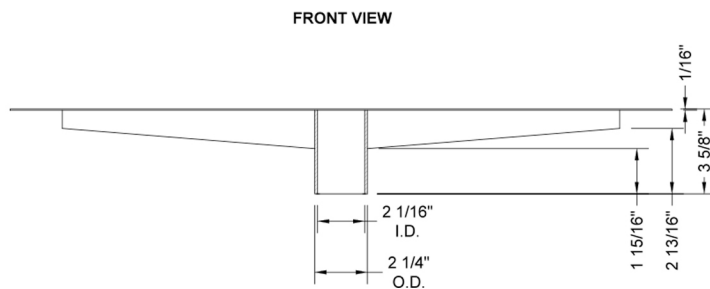

36" zeroEDGE Slim Channel Drain Body

Model #: 83236-

FEATURES:

- 1" wide sleek design body
- 2" bottom outlet
- Use a no-hub coupling for install
- Easy install design
- Available in BSS ONLY, as body is not visible
- Side outlet not available
- JACLO grates sold separately
- Sloped channel body deters water pooling

AVAILABLE FINISHES:

Brushed Stainless (BSS)

SPECIFICATION DRAWING:

JACLO SLIM CHANNEL DRAIN			
PART. #	DESCRIPTION	A	B
83224-BSS	24" SLIM CD BASE	24"	28 1/2"
83232-BSS	32" SLIM CD BASE	32"	37 1/4"
83236-BSS	36" SLIM CD BASE	36"	42 1/2"
83242-BSS	42" SLIM CD BASE	42"	49 9/16"
83248-BSS	48" SLIM CD BASE	48"	56 5/8"
83260-BSS	60" SLIM CD BASE	60"	70 1/4"