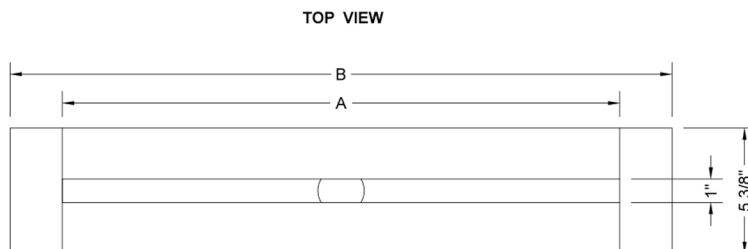

42" zeroEDGE Slim Channel Drain Body

Model #: 83242-

FEATURES:

- 1" wide sleek design body
- 2" bottom outlet
- Use a no-hub coupling for install
- Easy install design
- Available in BSS ONLY, as body is not visible
- Side outlet not available
- JACLO grates sold separately
- Sloped channel body deters water pooling

AVAILABLE FINISHES:

Brushed Stainless (BSS)

SPECIFICATION DRAWING:

JACLO SLIM CHANNEL DRAIN			
PART. #	DESCRIPTION	A	B
83224-BSS	24" SLIM CD BASE	24"	28 1/2"
83232-BSS	32" SLIM CD BASE	32"	37 1/4"
83236-BSS	36" SLIM CD BASE	36"	42 1/2"
83242-BSS	42" SLIM CD BASE	42"	49 9/16"
83248-BSS	48" SLIM CD BASE	48"	56 5/8"
83260-BSS	60" SLIM CD BASE	60"	70 1/4"