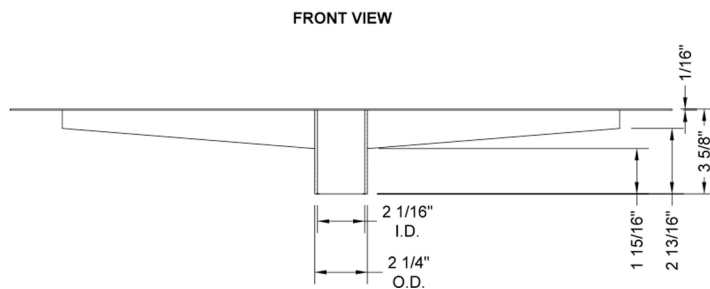

42" zeroEDGE Slim Channel Drain Body

Model #: 83242-

FEATURES:

- 1" wide sleek design body
- 2" bottom outlet
- Use a no-hub coupling for install
- Easy install design
- Available in BSS ONLY, as body is not visible
- Side outlet not available
- JACLO grates sold separately
- Sloped channel body deters water pooling

AVAILABLE FINISHES:

Brushed Stainless (BSS)

SPECIFICATION DRAWING:

JACLO SLIM CHANNEL DRAIN			
PART. #	DESCRIPTION	A	B
83224-BSS	24" SLIM CD BASE	24"	28 1/2"
83232-BSS	32" SLIM CD BASE	32"	37 1/4"
83236-BSS	36" SLIM CD BASE	36"	42 1/2"
83242-BSS	42" SLIM CD BASE	42"	49 9/16"
83248-BSS	48" SLIM CD BASE	48"	56 5/8"
83260-BSS	60" SLIM CD BASE	60"	70 1/4"