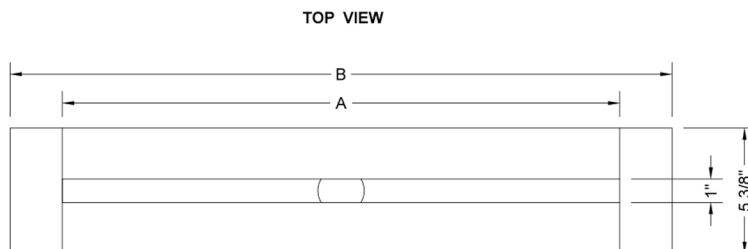

48" zeroEDGE Slim Channel Drain Body

Model #: 83248-

FEATURES:

- 1" wide sleek design body
- 2" bottom outlet
- Use a no-hub coupling for install
- Easy install design
- Available in BSS ONLY, as body is not visible
- Side outlet not available
- JACLO grates sold separately
- Sloped channel body deters water pooling

AVAILABLE FINISHES:

Brushed Stainless (BSS)

SPECIFICATION DRAWING:

JACLO SLIM CHANNEL DRAIN			
PART. #	DESCRIPTION	A	B
83224-BSS	24" SLIM CD BASE	24"	28 1/2"
83232-BSS	32" SLIM CD BASE	32"	37 1/4"
83236-BSS	36" SLIM CD BASE	36"	42 1/2"
83242-BSS	42" SLIM CD BASE	42"	49 9/16"
83248-BSS	48" SLIM CD BASE	48"	56 5/8"
83260-BSS	60" SLIM CD BASE	60"	70 1/4"