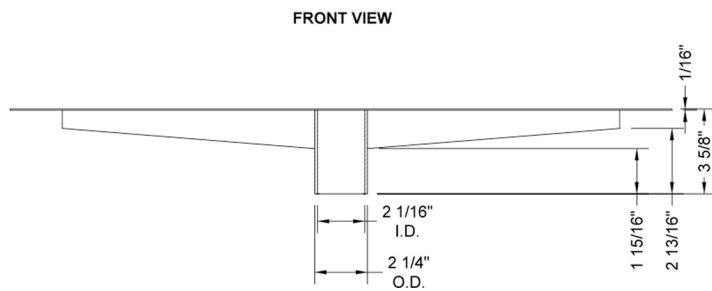

48" zeroEDGE Slim Channel Drain Body

Model #: 83248-

FEATURES:

- 1" wide sleek design body
- 2" bottom outlet
- Use a no-hub coupling for install
- Easy install design
- Available in BSS ONLY, as body is not visible
- Side outlet not available
- JACLO grates sold separately
- Sloped channel body deters water pooling

AVAILABLE FINISHES:

Brushed Stainless (BSS)

SPECIFICATION DRAWING:

JACLO SLIM CHANNEL DRAIN			
PART. #	DESCRIPTION	A	B
83224-BSS	24" SLIM CD BASE	24"	28 1/2"
83232-BSS	32" SLIM CD BASE	32"	37 1/4"
83236-BSS	36" SLIM CD BASE	36"	42 1/2"
83242-BSS	42" SLIM CD BASE	42"	49 9/16"
83248-BSS	48" SLIM CD BASE	48"	56 5/8"
83260-BSS	60" SLIM CD BASE	60"	70 1/4"