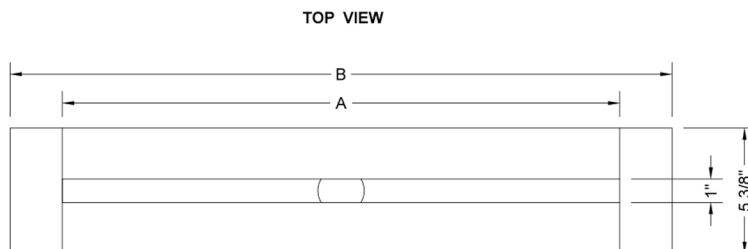

60" zeroEDGE Slim Channel Drain Body

Model #: 83260-

FEATURES:

- 1" wide sleek design body
- 2" bottom outlet
- Use a no-hub coupling for install
- Easy install design
- Available in BSS ONLY, as body is not visible
- Side outlet not available
- JACLO grates sold separately
- Sloped channel body deters water pooling

AVAILABLE FINISHES:

Brushed Stainless (BSS)

SPECIFICATION DRAWING:

JACLO SLIM CHANNEL DRAIN			
PART. #	DESCRIPTION	A	B
83224-BSS	24" SLIM CD BASE	24"	28 1/2"
83232-BSS	32" SLIM CD BASE	32"	37 1/4"
83236-BSS	36" SLIM CD BASE	36"	42 1/2"
83242-BSS	42" SLIM CD BASE	42"	49 9/16"
83248-BSS	48" SLIM CD BASE	48"	56 5/8"
83260-BSS	60" SLIM CD BASE	60"	70 1/4"