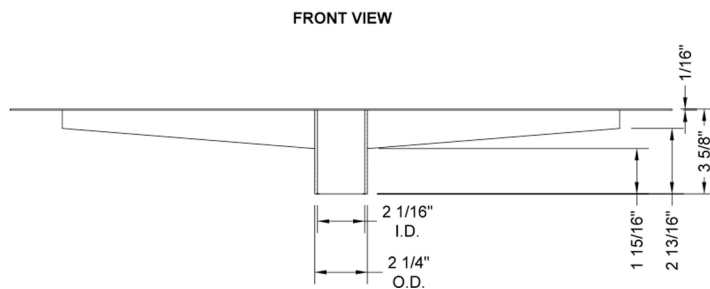

60" zeroEDGE Slim Channel Drain Body

Model #: 83260-

FEATURES:

- 1" wide sleek design body
- 2" bottom outlet
- Use a no-hub coupling for install
- Easy install design
- Available in BSS ONLY, as body is not visible
- Side outlet not available
- JACLO grates sold separately
- Sloped channel body deters water pooling

AVAILABLE FINISHES:

Brushed Stainless (BSS)

SPECIFICATION DRAWING:

JACLO SLIM CHANNEL DRAIN			
PART. #	DESCRIPTION	A	B
83224-BSS	24" SLIM CD BASE	24"	28 1/2"
83232-BSS	32" SLIM CD BASE	32"	37 1/4"
83236-BSS	36" SLIM CD BASE	36"	42 1/2"
83242-BSS	42" SLIM CD BASE	42"	49 9/16"
83248-BSS	48" SLIM CD BASE	48"	56 5/8"
83260-BSS	60" SLIM CD BASE	60"	70 1/4"