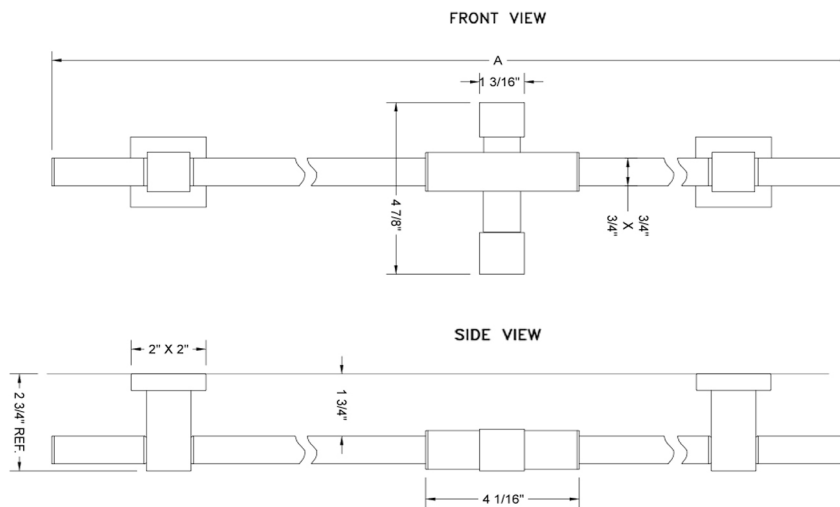

24" CUBIX® Deluxe Wall Bar

Model #: 8724-

FEATURES:

- Cubix® deluxe wall bar
- Unique 180° swiveling brass bar
- Specially designed friction slider adjusts to any height & maintains position
- Adjustable handshower height & angle (full rotation)
- Conical end of hose sits in holder
- Mounting hardware included
- Available in PCH, SN, & PN only

AVAILABLE FINISHES:

Polished Chrome (PCH) Satin Nickel (SN)

Polished Nickel (PN)

SPECIFICATION DRAWING:

CUBIX® DELUXE WALL BAR (ADJUSTABLE HEIGHT & ANGLE)		
PART. #	DESCRIPTION	A
8724	SQUARE WALL BAR	24 1/2"
8730	SQUARE WALL BAR	30 1/2"
8737	SQUARE WALL BAR	37 1/2"