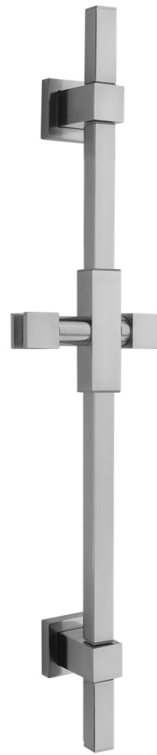

24" CUBIX® Deluxe Wall Bar

Model #: 8724-

FEATURES:

- Cubix® deluxe wall bar
- Unique 180° swiveling brass bar
- Specially designed friction slider adjusts to any height & maintains position
- Adjustable handshower height & angle (full rotation)
- Conical end of hose sits in holder
- Mounting hardware included
- Available in PCH, SN, & PN only

AVAILABLE FINISHES:

Polished Chrome (PCH) Satin Nickel (SN)

Polished Nickel (PN)

SPECIFICATION DRAWING:

CUBIX® DELUXE WALL BAR (ADJUSTABLE HEIGHT & ANGLE)		
PART. #	DESCRIPTION	A
8724	SQUARE WALL BAR	24 1/2"
8730	SQUARE WALL BAR	30 1/2"
8737	SQUARE WALL BAR	37 1/2"