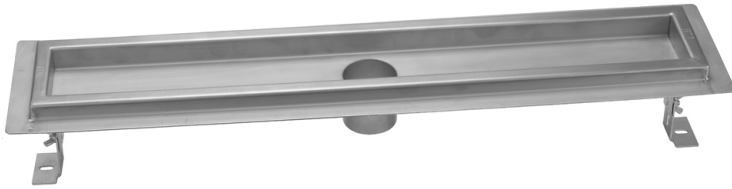

48" Bottom Outlet Channel Drain Body

Model #: 87248-

FEATURES:

- 304 stainless steel construction
- 2" bottom outlet
- Nominal Size: 48"
- Complete with adjustable legs for ease of installation
- Use of JACLO sub drain may be required
- JACLO grates sold separately
- Sloped channel body deters water pooling
- Standard finishes: BSS & PSS. Additional finishes available: MBK, WH, & JACLO-COLOR. Call for pricing and availability