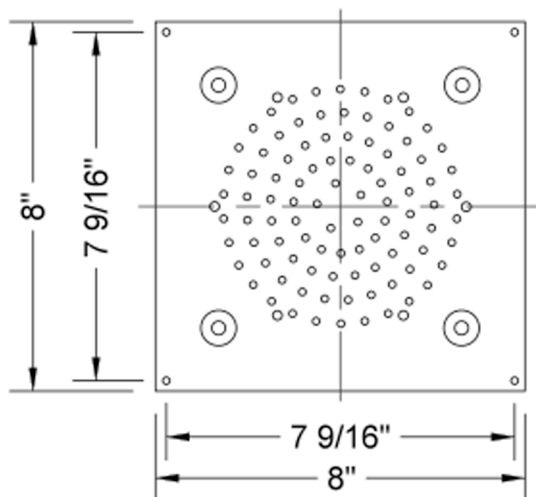

8" x 8" QUADRATO Dream Light

Model #: 88-DLRC-

FEATURES:

- Square dream light water feature rain canopy
- Single color-fixed lighting
- LED low voltage light colors available: White (013), Blue (015), Amber (016), Red (017), Green (018)
- White (013), Blue (015), Amber (016), Red (017), Green (018)
- 1/2" male IPS connection with flexible hose
- Surface or flush mount to ceiling
- Easy clean replaceable rubber jets
- Flow Control sensor activates lights on/off. Does not include wall-mounted control panel
- Input voltage 110V AC (transformer included)
- CE approved
- Requires minimum flow rate of 5.5 GPM
- Standard finish is chrome. For other finish options, contact JACLO for pricing & availability

AVAILABLE FINISHES:

Polished Chrome (PCH)

SPECIFICATION DRAWING:

BOTTOM VIEW

SPRAY PATTERNS:

Easy Clean

Full Rain