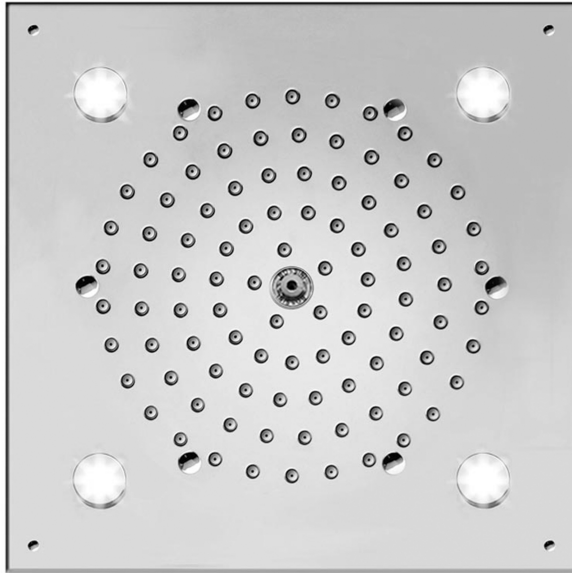

8" x 8" QUADRATO Dream Light

Model #: 88-DLRC-

FEATURES:

- Square dream light water feature rain canopy
- Single color-fixed lighting
- LED low voltage light colors available: White (013), Blue (015), Amber (016), Red (017), Green (018)
- White (013), Blue (015), Amber (016), Red (017), Green (018)
- 1/2" male IPS connection with flexible hose
- Surface or flush mount to ceiling
- Easy clean replaceable rubber jets
- Flow Control sensor activates lights on/off. Does not include wall-mounted control panel
- Input voltage 110V AC (transformer included)
- CE approved
- Requires minimum flow rate of 5.5 GPM
- Standard finish is chrome. For other finish options, contact JACLO for pricing & availability

AVAILABLE FINISHES:

Polished Chrome (PCH)

SPECIFICATION DRAWING:

BOTTOM VIEW

SPRAY PATTERNS:

Easy Clean

Full Rain