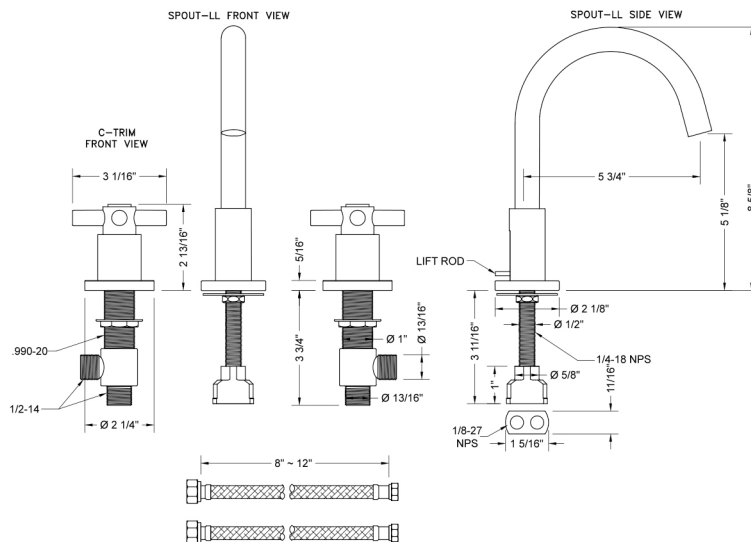

SPECIFICATION DRAWING: