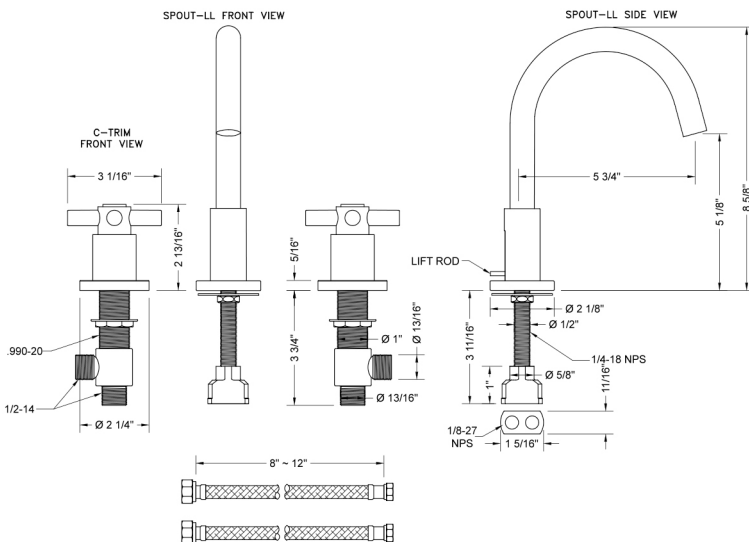

SPECIFICATION DRAWING:

AVAILABLE HANDLES:

COMPLIANCES:

Complies with: ASME A112.18.1-2012/CSA B125.1-12