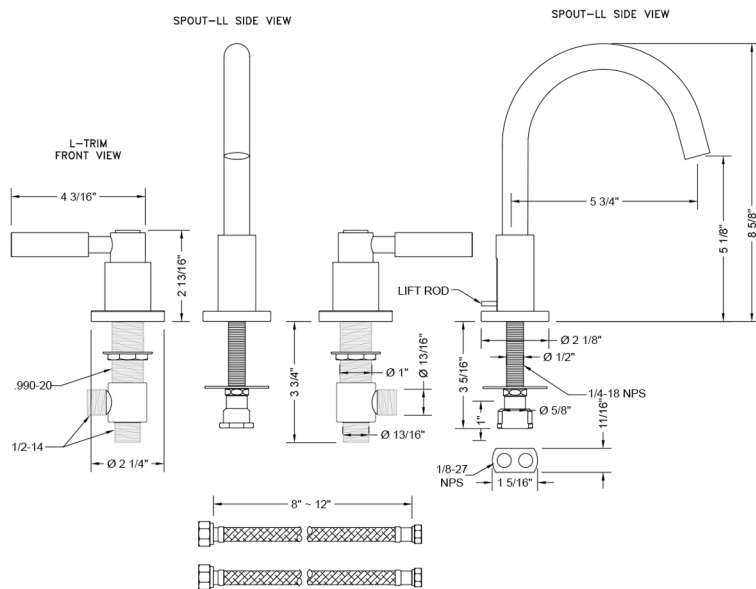

Uptown Contempo Faucet with Round Escutcheons & High Lever
 Handles -1.2 GPM
 Model #: 8880-L-1.2-

FEATURES:

- All brass 8" - 12" widespread faucet includes brass pop-up drain with overflow
- 1/4 turn ceramic valves
- Swivel Spout (For Stationary Spout option, contact JACLO)
- Available Flow Rates: 1.5, 1.2 & 0.5 GPM. Additional flow rate (aerator) options available. Contact JACLO.
- 5 3/4" spout reach
- Spout Hole Size: 1 1/2" - 1 7/8"
- Valve Hole Size: 1 1/8" - 1 5/8"
- ADA Compliant Levers

SPECIFICATION DRAWING:

AVAILABLE HANDLES:

COMPLIANCES:

CEC

Complies with: ASME A112.18.1-2012/CSA B125.1-12