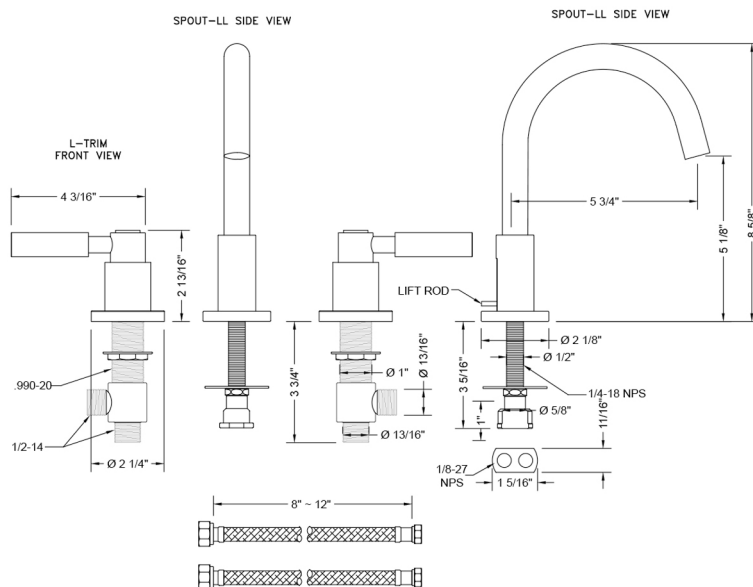

SPECIFICATION DRAWING: