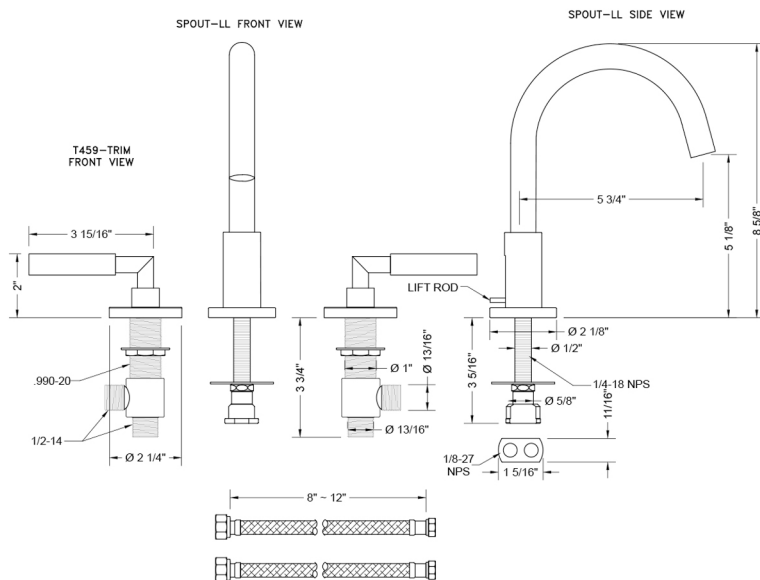

Uptown Contempo Faucet with Round Escutcheons & Contempo Hub Base Lever Handles- 0.5 GPM

Model #: 8880-T459-0.5-

JACLO®

Confidence from start to finish.™

FEATURES:

- All brass 8" - 12" widespread faucet includes brass pop-up drain with overflow
- 1/4 turn ceramic valves
- Swivel Spout (For Stationary Spout option, contact JACLO)
- Available Flow Rates: 1.5, 1.2 & 0.5 GPM. Additional flow rate (aerator) options available. Contact JACLO.
- 5 3/4" spout reach
- Spout Hole Size: 1 1/2" - 1 7/8"
- Valve Hole Size: 1 1/8" - 1 5/8"
- ADA Compliant Levers

SPECIFICATION DRAWING:

AVAILABLE HANDLES:

COMPLIANCES: