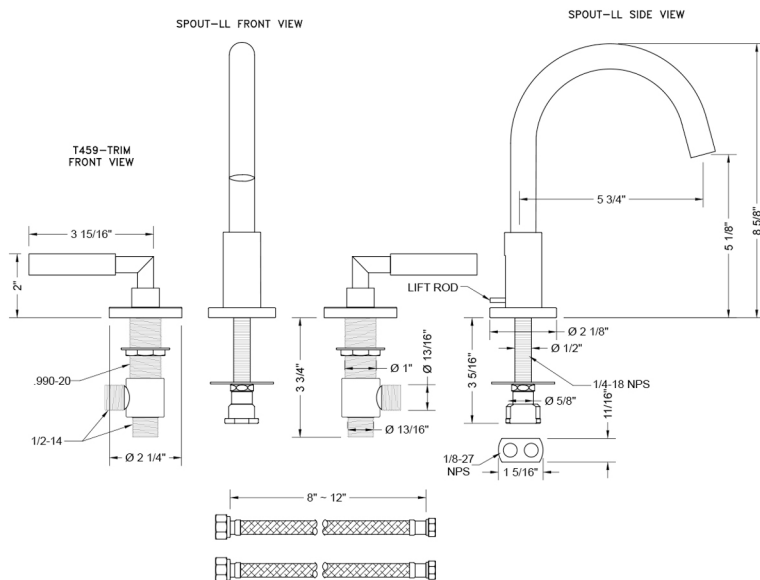

SPECIFICATION DRAWING: