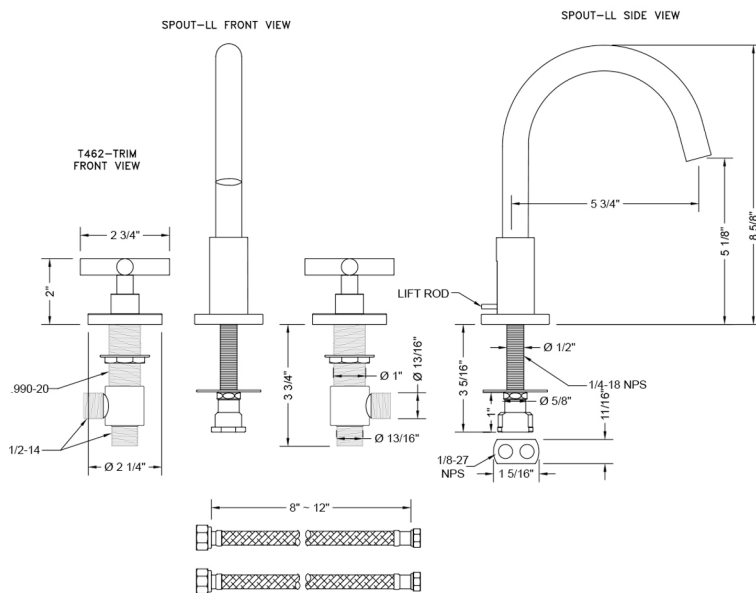

Uptown Contempo Faucet with Round Escutcheons & Contempo Hub Base Cross Handles- 0.5 GPM

Model #: 8880-T462-0.5-

JACLO®

Confidence from start to finish.™

FEATURES:

- All brass 8" - 12" widespread faucet includes brass pop-up drain with overflow
- 1/4 turn ceramic valves
- Swivel Spout (For Stationary Spout option, contact JACLO)
- Available Flow Rates: 1.5, 1.2 & 0.5 GPM. Additional flow rate (aerator) options available. Contact JACLO.
- 5 3/4" spout reach
- Spout Hole Size: 1 1/2" - 1 7/8"
- Valve Hole Size: 1 1/8" - 1 5/8"

SPECIFICATION DRAWING:

AVAILABLE HANDLES: