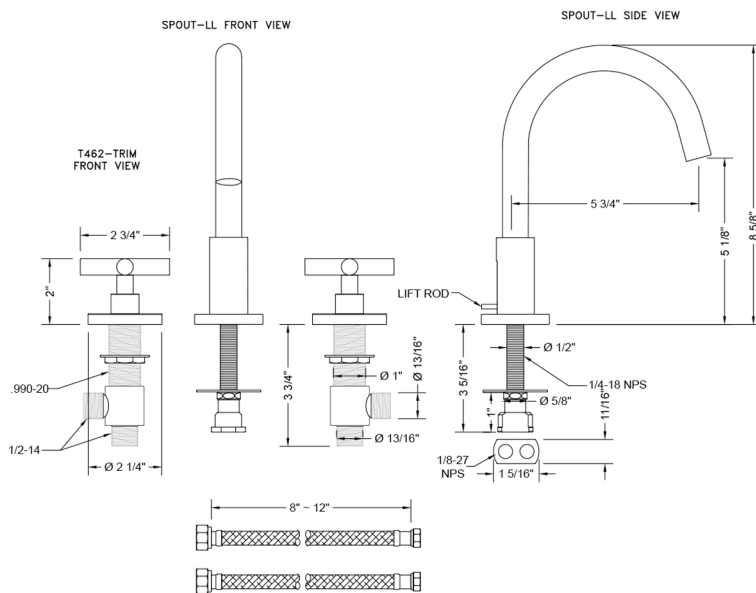

Uptown Contempo Faucet with Round Escutcheons & Contempo Hub Base Cross Handles

Model #: 8880-T462-

JACLO®

Confidence from start to finish.™

FEATURES:

- All brass 8" - 12" widespread faucet includes brass pop-up drain with overflow
- 1/4 turn ceramic valves
- Swivel Spout
- Available Flow Rates: 1.5, 1.2 & 0.5 GPM. Additional flow rate (aerator) options available. Contact JACLO.
- 5 3/4" spout reach center to center
- Spout Hole Size Min-Max: 1 1/2" - 1 7/8"
- Valve Hole Size Min-Max: 1 1/8" - 1 5/8"
- For additional drain options refer to lavatory drain section or visit jaclo.com

AVAILABLE FINISHES:

Polished Chrome (PCH)	Satin Chrome (SC)	Bronze Umber (BU)
Satin Nickel (SN)	Pewter (PEW)	Caramel Bronze (CB)
Polished Nickel (PN)	Antique Brass (AB)	Antique Copper (ACU)
Oil-Rubbed Bronze (ORB)	Polished Brass (PB)	Polished Copper (PCU)
Vintage Bronze (VB)	Satin Brass (SB)	Matte Black (MBK)
Satin Gold (SG)	Polished Gold (PG)	Black Nickel (BKN)
White (WH)	Unlacquered Brass (ULB)	Satin Cooper (SCU)
Almond (ALD)	Amber (AMB)	Azure Blue (AZB)
Coral (COR)	Mint Green (GRN)	Stone Grey (GRY)
Lilac (LAC)	Light Blue (LBL)	Limon (LIM)
Plum (PLM)	Pink (PNK)	Red (RED)
Graphite (GPH)	Aged Unlacquered Brass (AUB)	

SPECIFICATION DRAWING:

AVAILABLE HANDLES:

COMPLIANCES:

Complies with: ASME A112.18.1-2012/CSA B125.1-12