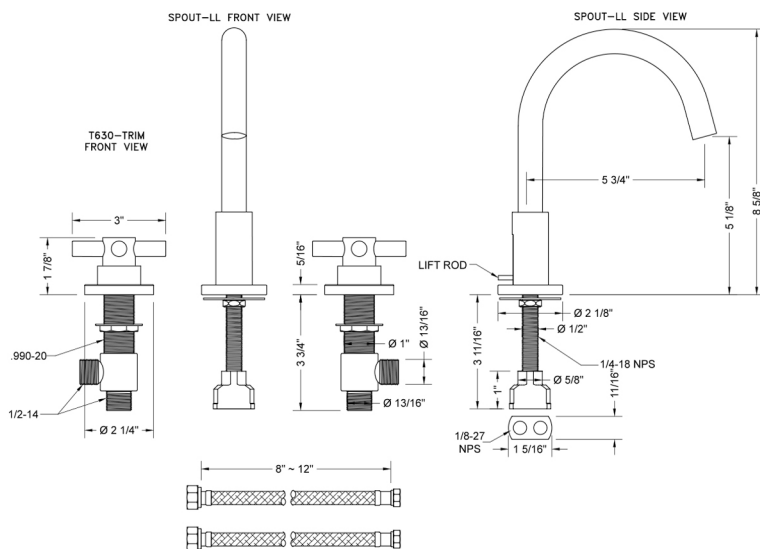

Uptown Contempo Faucet with Round Escutcheons & Low Contempo Cross Handles- 0.5 GPM

Model #: 8880-T630-0.5-

JACLO®

Confidence from start to finish.™

FEATURES:

- All brass 8" - 12" widespread faucet includes brass pop-up drain with overflow
- 1/4 turn ceramic valves
- Swivel Spout (For Stationary Spout option, contact JACLO)
- Available Flow Rates: 1.5, 1.2 & 0.5 GPM. Additional flow rate (aerator) options available. Contact JACLO.
- 5 3/4" spout reach
- Spout Hole Size: 1 1/2" - 1 7/8"
- Valve Hole Size: 1 1/8" - 1 5/8"

SPECIFICATION DRAWING:

AVAILABLE HANDLES: