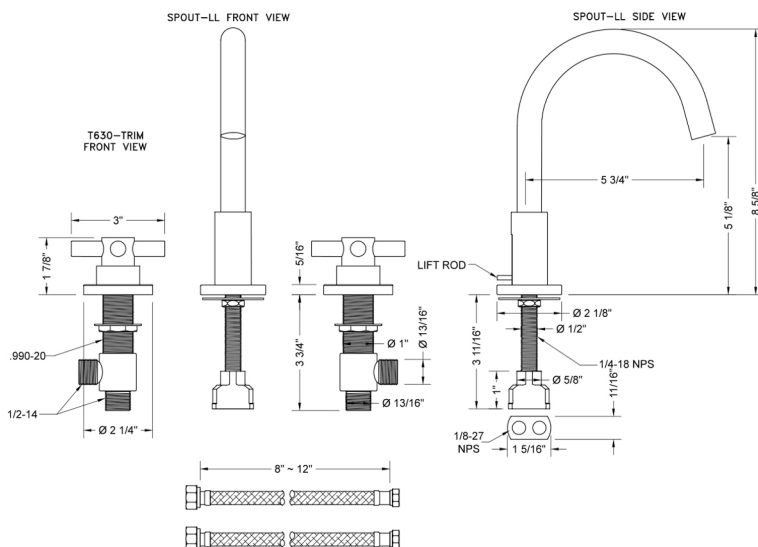

Uptown Contempo Faucet with Round Escutcheons & Low Contempo Cross Handles - 1.2 GPM

Model #: 8880-T630-1.2-

JACLO®

Confidence from start to finish.™

FEATURES:

- All brass 8" - 12" widespread faucet includes brass pop-up drain with overflow
- 1/4 turn ceramic valves
- Swivel Spout (For Stationary Spout option, contact JACLO)
- Available Flow Rates: 1.5, 1.2 & 0.5 GPM. Additional flow rate (aerator) options available. Contact JACLO.
- 5 3/4" spout reach
- Spout Hole Size: 1 1/2" - 1 7/8"
- Valve Hole Size: 1 1/8" - 1 5/8"

SPECIFICATION DRAWING:

AVAILABLE HANDLES:

COMPLIANCES:

CEC

Complies with: ASME A112.18.1-2012/CSA B125.1-12