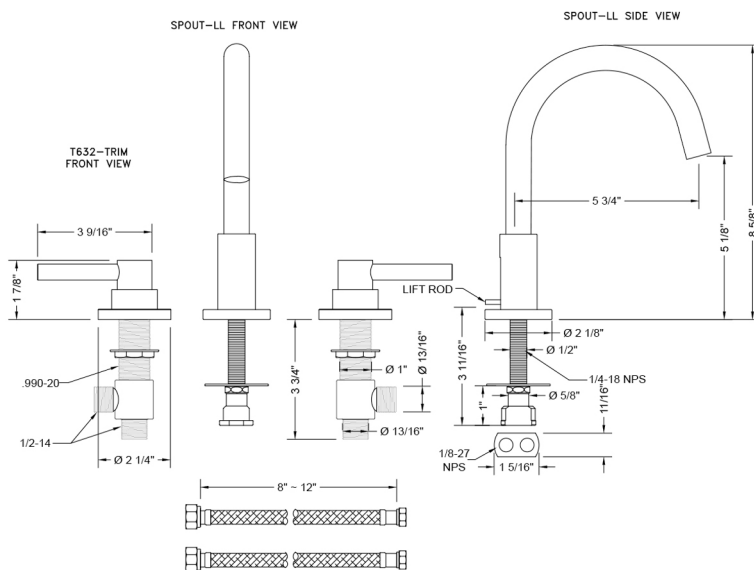

SPECIFICATION DRAWING: