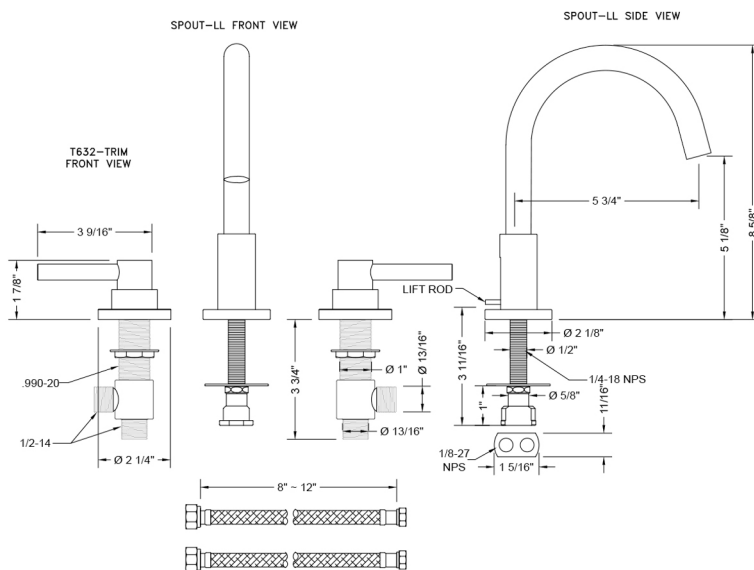

Uptown Contempo Faucet with Round Escutcheons & Low Contempo Lever Handles -1.2 GPM

Model #: 8880-T632-1.2-

JACLO®

Confidence from start to finish.™

FEATURES:

- All brass 8" - 12" widespread faucet includes brass pop-up drain with overflow
- 1/4 turn ceramic valves
- Swivel Spout (For Stationary Spout option, contact JACLO)
- Available Flow Rates: 1.5, 1.2 & 0.5 GPM. Additional flow rate (aerator) options available. Contact JACLO.
- 5 3/4" spout reach
- Spout Hole Size: 1 1/2" - 1 7/8"
- Valve Hole Size: 1 1/8" - 1 5/8"
- ADA Compliant Levers

SPECIFICATION DRAWING:

AVAILABLE HANDLES:

COMPLIANCES:

CEC

Complies with: ASME A112.18.1-2012/CSA B125.1-12