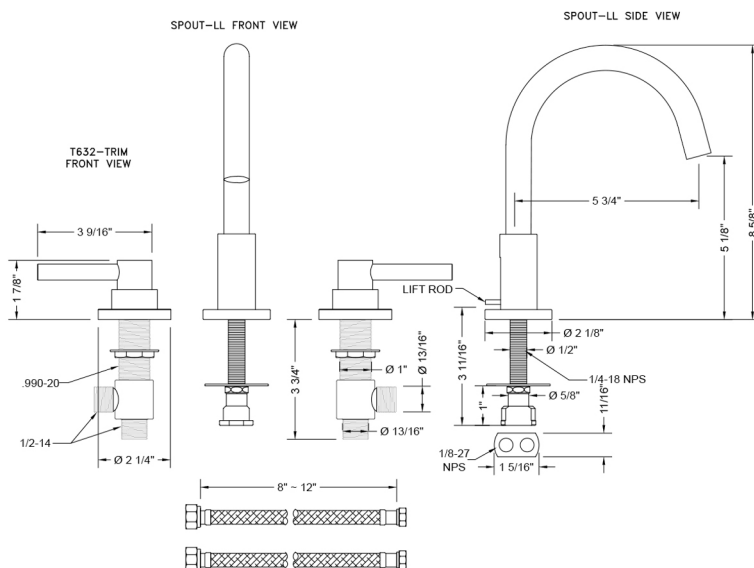

Uptown Contempo Faucet with Round Escutcheons & Low Contempo Lever Handles

Model #: 8880-T632-

JACLO

Confidence from start to finish.

FEATURES:

- All brass 8" - 12" widespread faucet includes brass pop-up drain with overflow
- 1/4 turn ceramic valves
- Swivel Spout
- Available Flow Rates: 1.5, 1.2 & 0.5 GPM. Additional flow rate (aerator) options available. Contact JACLO.
- 5 3/4" spout reach center to center
- Spout Hole Size Min-Max: 1 1/2" - 1 7/8"
- Valve Hole Size Min-Max: 1 1/8" - 1 5/8"
- For additional drain options refer to lavatory drain section or visit jaclo.com

AVAILABLE FINISHES:

Polished Chrome (PCH)	Satin Chrome (SC)	Bronze Umber (BU)
Satin Nickel (SN)	Pewter (PEW)	Caramel Bronze (CB)
Polished Nickel (PN)	Antique Brass (AB)	Antique Copper (ACU)
Oil-Rubbed Bronze (ORB)	Polished Brass (PB)	Polished Copper (PCU)
Vintage Bronze (VB)	Satin Brass (SB)	Matte Black (MBK)
Satin Gold (SG)	Polished Gold (PG)	Black Nickel (BKN)
White (WH)	Unlacquered Brass (ULB)	Satin Cooper (SCU)
Almond (ALD)	Amber (AMB)	Azure Blue (AZB)
Coral (COR)	Mint Green (GRN)	Stone Grey (GRY)
Lilac (LAC)	Light Blue (LBL)	Limon (LIM)
Plum (PLM)	Pink (PNK)	Red (RED)
Graphite (GPH)	Aged Unlacquered Brass (AUB)	

SPECIFICATION DRAWING:

AVAILABLE HANDLES:

COMPLIANCES:

Complies with: ASME A112.18.1-2012/CSA B125.1-12

JACLO INDUSTRIES | CRANFORD, NJ | 908.653.4433 | INFO@JACLO.COM | JACLO.COM