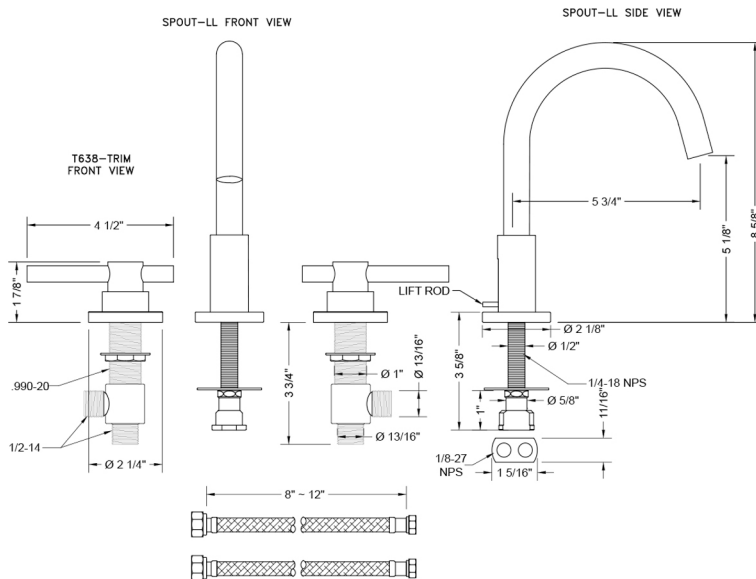

Uptown Contempo Faucet with Round Escutcheons & Peg Lever Handles -1.2 GPM

Model #: 8880-T638-1.2-

FEATURES:

- All brass 8" - 12" widespread faucet includes brass pop-up drain with overflow
- 1/4 turn ceramic valves
- Swivel Spout (For Stationary Spout option, contact JACLO)
- Available Flow Rates: 1.5, 1.2 & 0.5 GPM. Additional flow rate (aerator) options available. Contact JACLO.
- 5 3/4" spout reach
- Spout Hole Size: 1 1/2" - 1 7/8"
- Valve Hole Size: 1 1/8" - 1 5/8"
- ADA Compliant Levers

SPECIFICATION DRAWING:

AVAILABLE HANDLES:

COMPLIANCES:

CEC

Complies with: ASME A112.18.1-2012/CSA B125.1-12