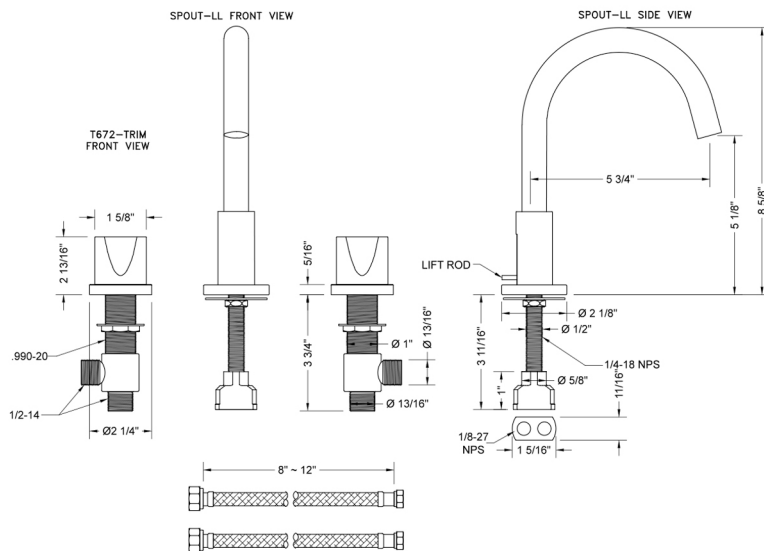

SPECIFICATION DRAWING: